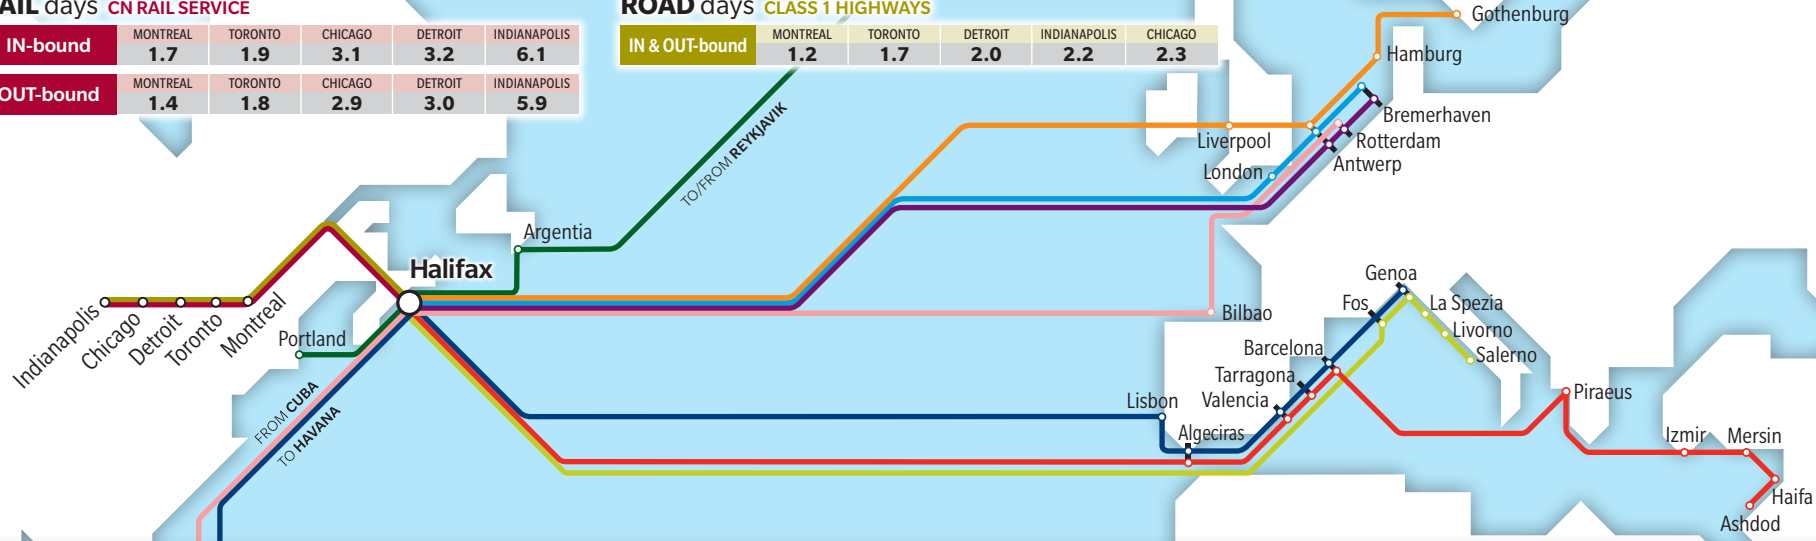

Port of Halifax European Services

RAIL days CN RAIL SERVICE

	MONTREAL	TORONTO	CHICAGO	DETROIT	INDIANAPOLIS
IN-bound	1.7	1.9	3.1	3.2	6.1
OUT-bound	1.4	1.8	2.9	3.0	5.9

ROAD days CLASS 1 HIGHWAYS

	MONTREAL	TORONTO	DETROIT	INDIANAPOLIS	CHICAGO
IN & OUT-bound	1.2	1.7	2.0	2.2	2.3

IN-bound days:

→ via North Europe Services

ACL • A	LIVERPOOL	ANTWERP	GOthenBURG	HAMBURG
	8	11	13	15

CERES SHIP LINES: ACL (A) • HL (ATA) • NYK (AL8) • WW

SL1 • CAE	ANTWERP	ROTTERDAM	BREMERHAVEN
	16	18	19

HALTERM SHIP LINES: CMA-CGM (SL1) • MAERSK (CAE)

HALTERM SHIP LINES: ZIM (ZCA) • THE Alliance (AL7) west Med only

THE Alliance • AL6	SALERNO	LIVORNO	LA SPEZIA	GENOA	FOS
	21	22	23	24	25

CERES SHIP LINES: HL/UASC (AL6) • K-Line (AL6) • MOL (AL6) • NYK (AL6) • YANG MING (AL6) • ZIM (ZCI)

Melfi • Med-Canada	GENOA	BARCELONA	VALENCIA	ALGECIRAS	LISBON
	20	22	24	25	27

HALTERM SHIP LINES: MELFI