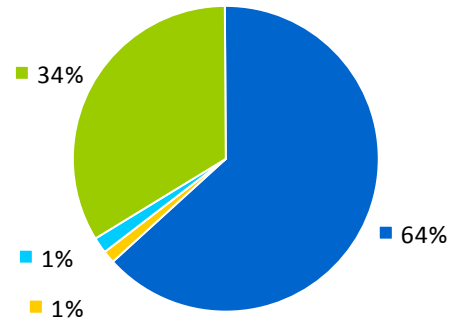

Cargo

Cargo Volume (Metric Tonnes)

*Figures include HPA & non-HPA facilities.

Total: 13,661,775 MT

By Type:

■ Bulk Cargo	8,617,038 MT
■ Break Bulk Cargo	196,697 MT
■ Roll-on / Roll-off Cargo	203,045 MT
■ Containerized Cargo	4,644,995 MT

Import:	2,085,335 MT
Export:	2,559,660 MT
Total:	4,644,995 MT

Cruise

Cruise Ships: 108

Cruise Passengers: 188,678