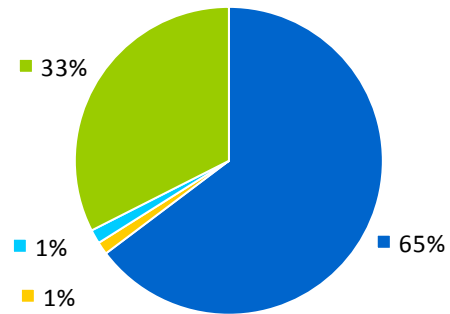

Cargo

Cargo Volume (Metric Tonnes)

*Figures include HPA & non-HPA facilities.

Total: 13,815,931 MT

By Type:

■ Bulk Cargo	8,961,080 MT
■ Break Bulk Cargo	158,286 MT
■ Roll-on / Roll-off Cargo	199,295 MT
■ Containerized Cargo	4,497,270 MT

Containerized Cargo

(Twenty-foot Equivalent Units)

*Figures include HPA facilities only.

Import:	259,711 TEUs
Export:	265,842 TEUs
Total:	525,553 TEUs

Containerized Cargo

(Metric Tonnes)

*Figures include HPA facilities only.

Import:	2,006,335 MT
Export:	2,490,935 MT
Total:	4,497,270 MT

Cruise

Cruise Ships: 122

Cruise Passengers: 212,834