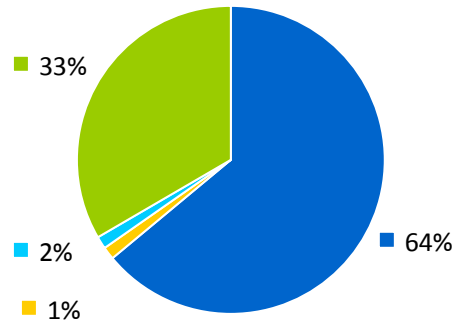

Cargo

Cargo Volume (Metric Tonnes)

*Figures include HPA & non-HPA facilities.

Total: 13,857,619 MT

By Type:

■ Bulk Cargo	8,854,182 MT
■ Break Bulk Cargo	183,370 MT
■ Roll-on / Roll-off Cargo	216,782 MT
■ Containerized Cargo	4,603,285 MT

Import:	2,132,676 MT
Export:	2,470,609 MT
Total:	4,603,285 MT

Cruise

Cruise Ships: 104

Cruise Passengers: 170,425