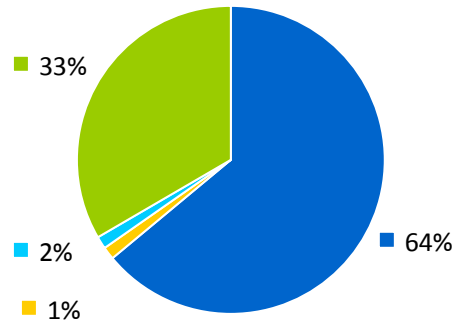

Cargo

Cargo Volume (Metric Tonnes)

*Figures include HPA & non-HPA facilities.

Total: 12,844,487 MT

By Type:

■ Bulk Cargo	8,205,715 MT
■ Break Bulk Cargo	160,392 MT
■ Roll-on / Roll-off Cargo	204,717 MT
■ Containerized Cargo	4,273,663 MT

Containerized Cargo

(Twenty-foot Equivalent Units)

*Figures include HPA facilities only.

Import:	257,378 TEUs
Export:	266,958 TEUs
Total:	524,336 TEUs

Containerized Cargo

(Metric Tonnes)

*Figures include HPA facilities only.

Import:	1,942,949 MT
Export:	2,330,714 MT
Total:	4,273,663 MT

Cruise

Cruise Ships: 87

Cruise Passengers: 157,036