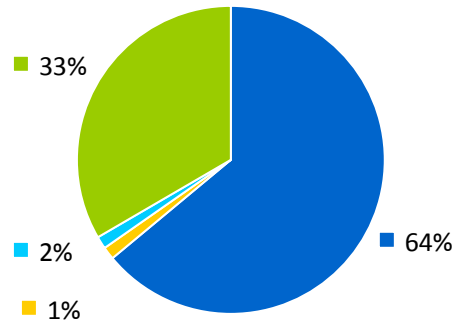

Cargo

Cargo Volume (Metric Tonnes)

*Figures include HPA & non-HPA facilities.

Total: 14,003,766 MT

By Type:

■ Bulk Cargo	9,247,990 MT
■ Break Bulk Cargo	150,811 MT
■ Roll-on / Roll-off Cargo	190,203 MT
■ Containerized Cargo	4,414,762 MT

Containerized Cargo

(Twenty-foot Equivalent Units)

*Figures include HPA facilities only.

Import:	260,450 TEUs
Export:	281,190 TEUs
Total:	541,640 TEUs

Containerized Cargo

(Metric Tonnes)

*Figures include HPA facilities only.

Import:	1,908,089 MT
Export:	2,506,673 MT
Total:	4,414,762 MT

Cruise

Cruise Ships: 96

Cruise Passengers: 160,237