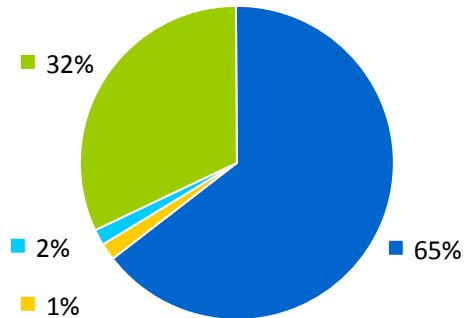

Statistics 2000

Cargo

Cargo Volume (Metric Tonnes)

*Figures include HPA & non-HPA facilities.

Total: 13,943,717 MT

By Type:

■ Bulk Cargo	8,999,360 MT
■ Break Bulk Cargo	209,068 MT
■ Roll-on / Roll-off Cargo	260,000 MT
■ Containerized Cargo	4,475,289 MT

Import:	1,861,857 MT
Export:	2,613,432 MT
Total:	4,475,289 MT

Cruise

Cruise Ships: 94

Cruise Passengers: 138,371