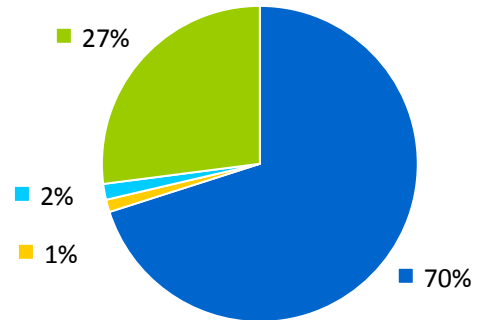

Statistics 1999

Cargo

Cargo Volume (Metric Tonnes)

*Figures include HPA & non-HPA facilities.

Total: 14,018,831 MT

By Type:

■ Bulk Cargo	9,823,126 MT
■ Break Bulk Cargo	189,885 MT
■ Roll-on / Roll-off Cargo	240,619 MT
■ Containerized Cargo	3,765,201MT

Import:	1,482,310 MT
Export:	2,282,891 MT
Total:	3,765,201 MT

Cruise

Cruise Ships: 73

Cruise Passengers: 107,837