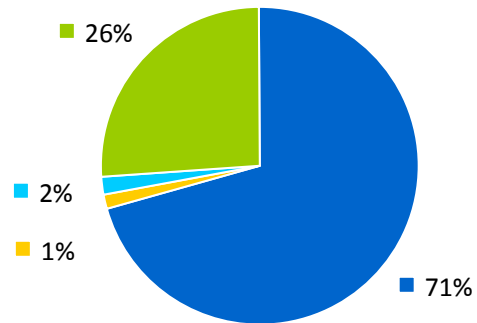

Statistics 1998

Cargo

Cargo Volume (Metric Tonnes)

*Figures include HPA & non-HPA facilities.

Total: 13,173,353 MT

By Type:

■ Bulk Cargo	9,301,099 MT
■ Break Bulk Cargo	169,243 MT
■ Roll-on / Roll-off Cargo	247,915 MT
■ Containerized Cargo	3,455,096 MT

Import:	1,439,542 MT
Export:	2,015,554 MT
Total:	3,455,096 MT

Cruise

Cruise Ships: 53

Cruise Passengers: 47,798