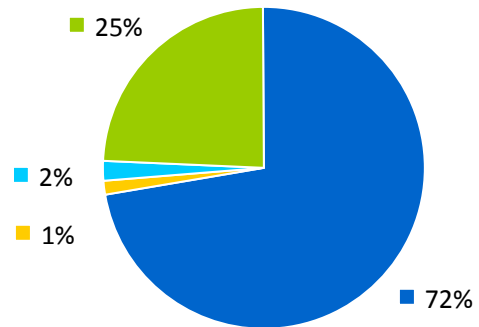

Statistics 1996

Cargo

Cargo Volume (Metric Tonnes)

*Figures include HPA & non-HPA facilities.

Total: 12,935,122 MT

By Type:

■ Bulk Cargo	9,337,959 MT
■ Break Bulk Cargo	180,876 MT
■ Roll-on / Roll-off Cargo	237,895 MT
■ Containerized Cargo	3,178,392 MT

Containerized Cargo

(Twenty-foot Equivalent Units)

*Figures include HPA facilities only.

Import:	192,595 TEUs
Export:	199,678 TEUs
Total:	392,273 TEUs

Containerized Cargo

(Metric Tonnes)

*Figures include HPA facilities only.

Import:	1,230,763 MT
Export:	1,947,629 MT
Total:	3,178,392 MT

Cruise

Cruise Ships: 46

Cruise Passengers: 36,584