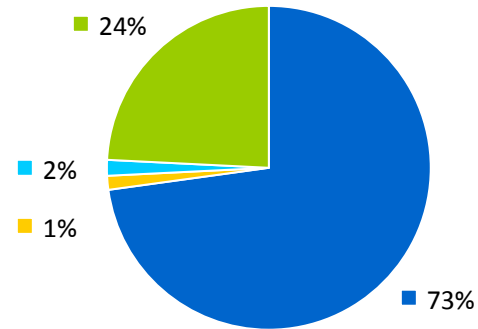

Statistics 1995

Cargo

Cargo Volume (Metric Tonnes)

*Figures include HPA & non-HPA facilities.

Total: 13,020,786 MT

By Type:

■ Bulk Cargo	9,475,575 MT
■ Break Bulk Cargo	165,669 MT
■ Roll-on / Roll-off Cargo	244,761 MT
■ Containerized Cargo	3,134,781 MT

Containerized Cargo

(Twenty-foot Equivalent Units)

*Figures include HPA facilities only.

Import:	191,681 TEUs
Export:	190,894 TEUs
Total:	382,575 TEUs

Containerized Cargo

(Metric Tonnes)

*Figures include HPA facilities only.

Import:	1,283,319 MT
Export:	1,851,357 MT
Total:	3,134,676 MT

Cruise

Cruise Ships: 39

Cruise Passengers: 30,257