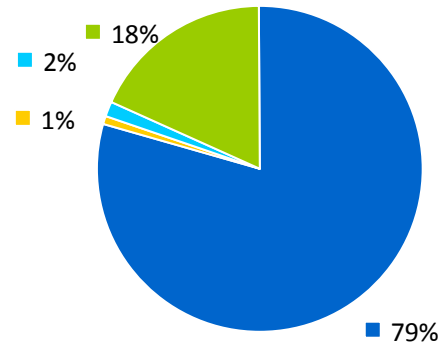

Statistics 1994

Cargo

Cargo Volume (Metric Tonnes)

*Figures include HPA & non-HPA facilities.

Total: 14,090,021 MT

By Type:

■ Bulk Cargo	11,181,215 MT
■ Break Bulk Cargo	114,919 MT
■ Roll-on / Roll-off Cargo	229,202 MT
■ Containerized Cargo	2,564,685 MT

Import:	1,064,861 MT
Export:	1,499,824 MT
Total:	2,564,685 MT

Cruise

Cruise Ships: 39

Cruise Passengers: 37,717