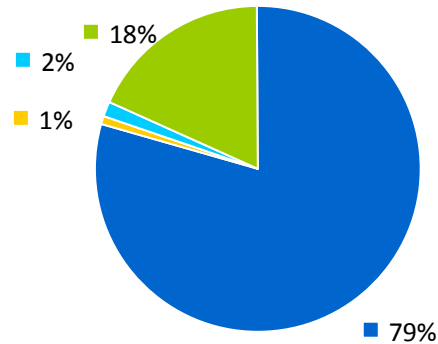

Statistics 1993

Cargo

Cargo Volume (Metric Tonnes)

*Figures include HPA & non-HPA facilities.

Total: 14,112,022 MT

By Type:

■ Bulk Cargo	11,269,012 MT
■ Break Bulk Cargo	100,152 MT
■ Roll-on / Roll-off Cargo	224,255 MT
■ Containerized Cargo	2,518,603 MT

Containerized Cargo

(Twenty-foot Equivalent Units)

*Figures include HPA facilities only.

Import:	158,786 TEUs
Export:	142,147 TEUs
Total:	300,933 TEUs

Containerized Cargo

(Metric Tonnes)

*Figures include HPA facilities only.

Import:	1,149,757 MT
Export:	1,368,846 MT
Total:	2,518,603 MT

Cruise

Cruise Ships: 47

Cruise Passengers: 30,917