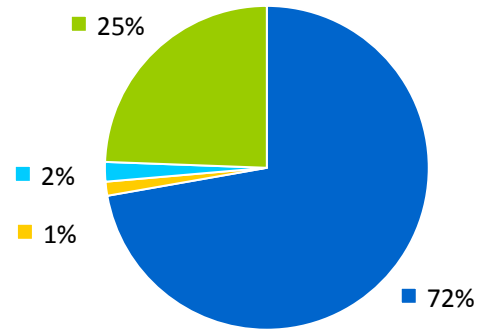

Statistics 1992

Cargo

Cargo Volume (Metric Tonnes)

*Figures include HPA & non-HPA facilities.

Total: 13,964,288 MT

By Type:

■ Bulk Cargo	11,097,621MT
■ Break Bulk Cargo	102,684 MT
■ Roll-on / Roll-off Cargo	300,591 MT
■ Containerized Cargo	2,463,392 MT

Containerized Cargo

(Twenty-foot Equivalent Units)

*Figures include HPA facilities only.

Import:	152,802 TEUs
Export:	149,565 TEUs
Total:	302,367 TEUs

Containerized Cargo

(Metric Tonnes)

*Figures include HPA facilities only.

Import:	978,349 MT
Export:	1,485,043 MT
Total:	2,463,392 MT

Cruise

Cruise Ships: 44

Cruise Passengers: 30,112