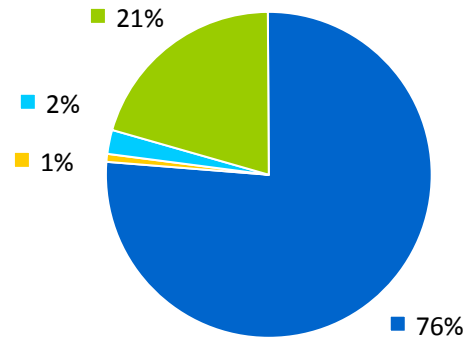

Statistics 1991

Cargo

Cargo Volume (Metric Tonnes)

*Figures include HPA & non-HPA facilities.

Total: 14,892,266 MT

By Type:

■ Bulk Cargo	11,346,840 MT
■ Break Bulk Cargo	127,722 MT
■ Roll-on / Roll-off Cargo	351,939 MT
■ Containerized Cargo	3,065,765 MT

Containerized Cargo

(Twenty-foot Equivalent Units)

*Figures include HPA facilities only.

Import:	175,161 TEUs
Export:	182,115 TEUs
Total:	357,276 TEUs

Containerized Cargo

(Metric Tonnes)

*Figures include HPA facilities only.

Import:	1,236,910 MT
Export:	1,828,855 MT
Total:	3,065,765 MT

Cruise

Cruise Ships: 79

Cruise Passengers: 43,512