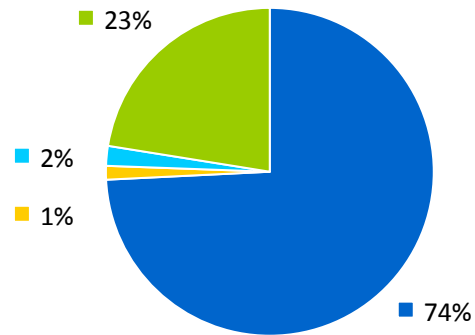

Statistics 1990

Cargo

Cargo Volume (Metric Tonnes)

*Figures include HPA & non-HPA facilities.

Total: 17,286,821 MT

By Type:

■ Bulk Cargo	12,827,425 MT
■ Break Bulk Cargo	235,252 MT
■ Roll-on / Roll-off Cargo	315,015 MT
■ Containerized Cargo	3,909,129 MT

Containerized Cargo

(Twenty-foot Equivalent Units)

*Figures include HPA facilities only.

Total: 447,250 TEUs

Containerized Cargo

(Metric Tonnes)

*Figures include HPA facilities only.

Total: 3,909,129 MT

Cruise

Cruise Ships: 33

Cruise Passengers: 24,423