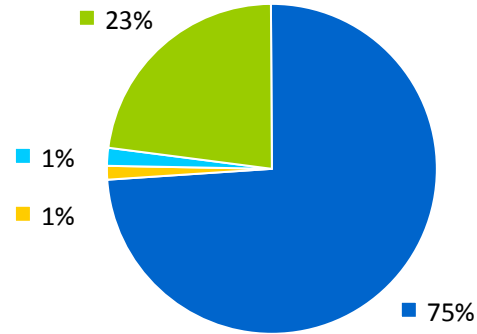

Statistics 1989

Cargo

Cargo Volume (Metric Tonnes)

*Figures include HPA & non-HPA facilities.

Total: 16,783,936 MT

By Type:

■ Bulk Cargo	12,404,588 MT
■ Break Bulk Cargo	244,160 MT
■ Roll-on / Roll-off Cargo	246,369 MT
■ Containerized Cargo	3,888,819 MT

Containerized Cargo

(Twenty-foot Equivalent Units)

*Figures include HPA facilities only.

Total: 456,333 TEUs

Containerized Cargo

(Metric Tonnes)

*Figures include HPA facilities only.

Total: 3,888,819 MT

Cruise

Cruise Ships: 24

Cruise Passengers: 17,152