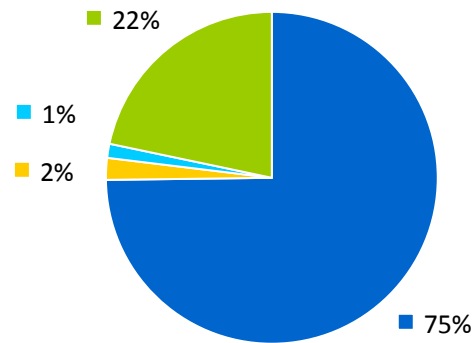

Statistics 1988

Cargo

Cargo Volume (Metric Tonnes)

*Figures include HPA & non-HPA facilities.

Total: 16,235,831 MT

By Type:

■ Bulk Cargo	12,125,341 MT
■ Break Bulk Cargo	373,778 MT
■ Roll-on / Roll-off Cargo	199,543 MT
■ Containerized Cargo	3,537,169 MT

Containerized Cargo

(Twenty-foot Equivalent Units)

*Figures include HPA facilities only.

Total: 412,166 TEUs

Containerized Cargo

(Metric Tonnes)

*Figures include HPA facilities only.

Total: 3,537,169 MT

Cruise

Cruise Ships: 33

Cruise Passengers: 15,837