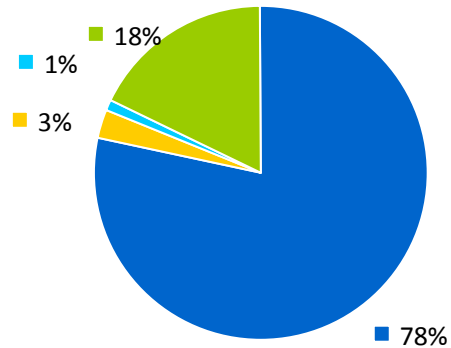

Statistics 1987

Cargo

Cargo Volume (Metric Tonnes)

*Figures include HPA & non-HPA facilities.

Total: 15,790,590 MT

By Type:

■ Bulk Cargo	12,357,576 MT
■ Break Bulk Cargo	459,451 MT
■ Roll-on / Roll-off Cargo	181,369 MT
■ Containerized Cargo	2,792,194 MT

Containerized Cargo

(Twenty-foot Equivalent Units)

*Figures include HPA facilities only.

Total: 331,766 TEUs

Containerized Cargo

(Metric Tonnes)

*Figures include HPA facilities only.

Total: 2,792,194 MT

Cruise

Cruise Ships: 59

Cruise Passengers: 24,407