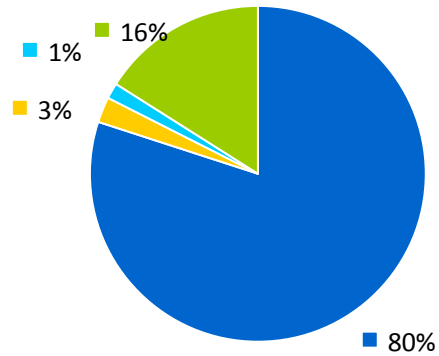

Statistics 1986

Cargo

Cargo Volume (Metric Tonnes)

*Figures include HPA & non-HPA facilities.

Total: 14,106,916 MT

By Type:

■ Bulk Cargo	11,279,542 MT
■ Break Bulk Cargo	376,678 MT
■ Roll-on / Roll-off Cargo	186,124 MT
■ Containerized Cargo	2,264,572 MT

Containerized Cargo

(Twenty-foot Equivalent Units)

*Figures include HPA facilities only.

Total: 270,762 TEUs

Containerized Cargo

(Metric Tonnes)

*Figures include HPA facilities only.

Total: 2,264,572 MT

Cruise

Cruise Ships: 34

Cruise Passengers: 15,441