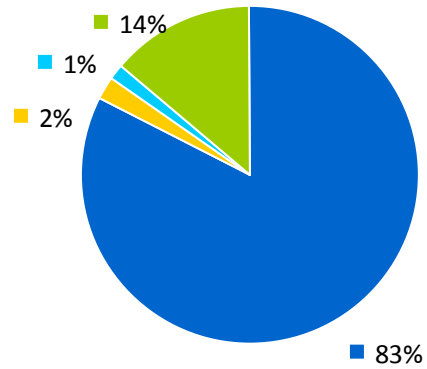

Statistics 1985

Cargo

Cargo Volume (Metric Tonnes)

*Figures include HPA & non-HPA facilities.

Total: 14,022,745 MT

By Type:

■ Bulk Cargo	11,565,043 MT
■ Break Bulk Cargo	330,480 MT
■ Roll-on / Roll-off Cargo	173,586 MT
■ Containerized Cargo	1,953,636 MT

Containerized Cargo

(Twenty-foot Equivalent Units)

*Figures include HPA facilities only.

Total: 263,059 TEUs

Containerized Cargo

(Metric Tonnes)

*Figures include HPA facilities only.

Total: 1,953,636 MT

Cruise

Cruise Ships: 17

Cruise Passengers: 10,645