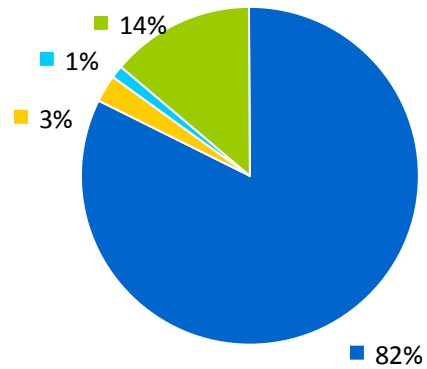

Statistics 1984

Cargo

Cargo Volume (Metric Tonnes)

*Figures include HPA & non-HPA facilities.

Total: 14,285,304 MT

By Type:

■ Bulk Cargo	11,726,621 MT
■ Break Bulk Cargo	411,897 MT
■ Roll-on / Roll-off Cargo	163,683 MT
■ Containerized Cargo	1,983,103 MT

Cruise

Cruise Ships: 12

Cruise Passengers: 7659